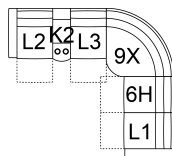

66 RHF Power Recliner w/ Power Headrest

67 LHF Power Recliner w/ Power Headrest

L1 RHF Pwr Recl Pwr/HR Pwr Lumbar

L2 LHF Pwr Recl Pwr/HR Pwr Lumber

32 x 41 x 41"

81 x 105 x 105 cm

68 Console Loveseat Power Recliner w/ Power Headrest

L8 Console Loveseat Recliner Power w/ Power Headrest & Power Lumbar

76 x 41 x 41"

194 x 105 x 105 cm

6H Armless Power Recliner w/ Power Headrest

L3 Armless P/Recl Pwr/HR Pwr Lum

23 x 41 x 41"

59 x 105 x 105 cm

POPULAR CONFIGURATIONS

L2/L3/9X/10/L1
109 x 109"
277 x 277 cm

L2/K2/L3/9X/6H/L1
122 x 109"
310 x 277 cm

L2/K2/10/9X/10/L1
122 x 109"
310 x 277 cm

67/10/9X/10/66
109 x 109"
277 x 277 cm

DIMENSIONS

Seat Depth: 21" / 55 cm
Seat Height: 19" / 50 cm
Arm Depth: 24" / 61 cm
Arm Height: 26" / 66 cm
Reclined Depth: 68" / 173 cm

Dimensions shown as Width x Depth x Height.

Dimensions are correct at the time of printing and are subject to change without notice. Actual measurements for each item may vary from what is shown here. Please allow up to a +/- 1 inch difference. Availability may vary by region.