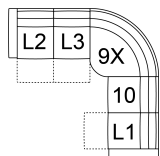

66 RHF Power Recliner w/ Power Headrest

67 LHF Power Recliner w/ Power Headrest

L1 RHF Pwr Recl Pwr/HR Pwr Lumbar

L2 LHF Pwr Recl Pwr/HR Pwr Lumber

32 x 41 x 41"

81 x 105 x 105 cm

68 Console Loveseat Power Recliner w/ Power Headrest

L8 Console Loveseat Recliner Power w/ Power Headrest & Power Lumbar

76 x 41 x 41"

194 x 105 x 105 cm

6H Armless Power Recliner w/ Power Headrest

L3 Armless P/Recl Pwr/HR Pwr Lum

23 x 41 x 41"

59 x 105 x 105 cm

POPULAR CONFIGURATIONS

L2/L3/9X/10/L1
109 x 109"
277 x 277 cm

L2/K2/L3/9X/6H/L1
122 x 109"
310 x 277 cm

L2/K2/10/9X/10/L1
122 x 109"
310 x 277 cm

67/10/9X/10/66
109 x 109"
277 x 277 cm

DIMENSIONS

Seat Depth: 21" / 55 cm
Seat Height: 19" / 50 cm
Arm Depth: 24" / 61 cm
Arm Height: 26" / 66 cm
Reclined Depth: 68" / 173 cm

Dimensions shown as Width x Depth x Height.

Dimensions are correct at the time of printing and are subject to change without notice. Actual measurements for each item may vary from what is shown here. Please allow up to a +/- 1 inch difference. Availability may vary by region.