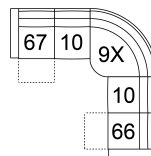

66 RHF Power Recliner w/ Power Headrest

67 LHF Power Recliner w/ Power Headrest

L1 RHF Pwr Recl Pwr/HR Pwr Lumbar

L2 LHF Pwr Recl Pwr/HR Pwr Lumber

32 x 41 x 41"

81 x 105 x 105 cm

68 Console Loveseat Power Recliner w/ Power Headrest

L8 Console Loveseat Recliner Power w/ Power Headrest & Power Lumbar

76 x 41 x 41"

194 x 105 x 105 cm

6H Armless Power Recliner w/ Power Headrest

L3 Armless P/Recl Pwr/HR Pwr Lum

23 x 41 x 41"

59 x 105 x 105 cm

POPULAR CONFIGURATIONS

L2/L3/9X/10/L1
109 x 109"
277 x 277 cm

L2/K2/L3/9X/6H/L1
122 x 109"
310 x 277 cm

L2/K2/10/9X/10/L1
122 x 109"
310 x 277 cm

67/10/9X/10/66
109 x 109"
277 x 277 cm

DIMENSIONS

Seat Depth: 21" / 55 cm
Seat Height: 19" / 50 cm
Arm Depth: 24" / 61 cm
Arm Height: 26" / 66 cm
Reclined Depth: 68" / 173 cm

Dimensions shown as Width x Depth x Height.

Dimensions are correct at the time of printing and are subject to change without notice. Actual measurements for each item may vary from what is shown here. Please allow up to a +/- 1 inch difference. Availability may vary by region.