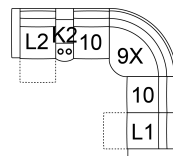

66 RHF Power Recliner w/ Power Headrest

67 LHF Power Recliner w/ Power Headrest

L1 RHF Pwr Recl Pwr/HR Pwr Lumbar

L2 LHF Pwr Recl Pwr/HR Pwr Lumber

32 x 41 x 41"

81 x 105 x 105 cm

68 Console Loveseat Power Recliner w/ Power Headrest

L8 Console Loveseat Recliner Power w/ Power Headrest & Power Lumbar

76 x 41 x 41"

194 x 105 x 105 cm

6H Armless Power Recliner w/ Power Headrest

L3 Armless P/Recl Pwr/HR Pwr Lum

23 x 41 x 41"

59 x 105 x 105 cm

POPULAR CONFIGURATIONS

L2/L3/9X/10/L1
109 x 109"
277 x 277 cm

L2/K2/L3/9X/6H/L1
122 x 109"
310 x 277 cm

L2/K2/10/9X/10/L1
122 x 109"
310 x 277 cm

67/10/9X/10/66
109 x 109"
277 x 277 cm

DIMENSIONS

Seat Depth: 21" / 55 cm
Seat Height: 19" / 50 cm
Arm Depth: 24" / 61 cm
Arm Height: 26" / 66 cm
Reclined Depth: 68" / 173 cm

Dimensions shown as Width x Depth x Height.

Dimensions are correct at the time of printing and are subject to change without notice. Actual measurements for each item may vary from what is shown here. Please allow up to a +/- 1 inch difference. Availability may vary by region.